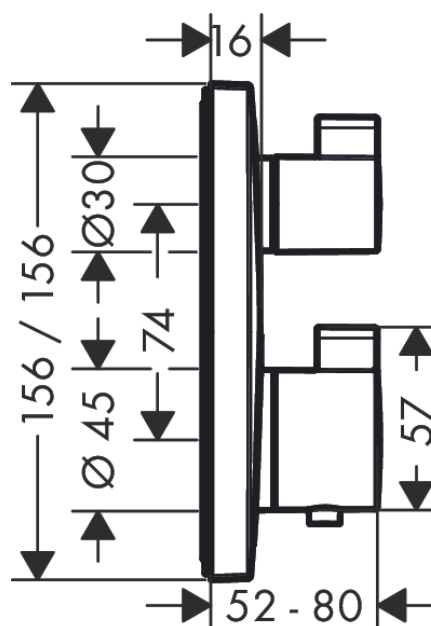

Ecostat Square
Thermostat for concealed installation for 2 functions
 Surfaces: **Polished Gold Optic** Article Number: **15714990**

Description

product features

- 2 functions
- maximum flow rate at 3 bar: 29 l/min
- flow rate upper outlet: 28 l/min
- flow rate lower outlet: 25 l/min
- thermostat cartridge, shut-off/ diverter valve
- safety lock at 40 °C
- temperature limitation adjustable
- connection type: basic set
- min. operating pressure: 1 bar
- max. operating pressure: 10 bar

Design awards

Certificates

Product image

Scale drawing

Flowchart

Ecostat Square
Thermostat for concealed installation for 2 functions
 Surfaces: **Polished Gold Optic** Article Number: **15714990**

Exploded Drawing