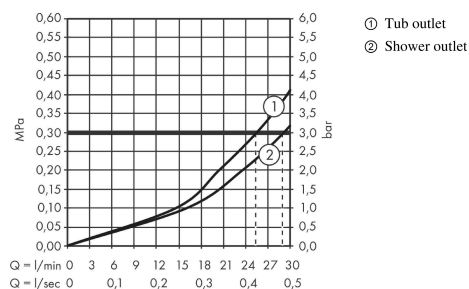

Ecostat Square
Thermostat for concealed installation for 2 functions
 Surfaces: **Polished Gold Optic** Article Number: **15714990**

Description

product features

- 2 functions
- maximum flow rate at 3 bar: 29 l/min
- flow rate upper outlet: 28 l/min
- flow rate lower outlet: 25 l/min
- thermostat cartridge, shut-off/ diverter valve
- safety lock at 40 °C
- temperature limitation adjustable
- connection type: basic set
- min. operating pressure: 1 bar
- max. operating pressure: 10 bar

Design awards

Certificates

Product image

Scale drawing

Flowchart

Ecostat Square
Thermostat for concealed installation for 2 functions
 Surfaces: **Polished Gold Optic** Article Number: **15714990**

Exploded Drawing