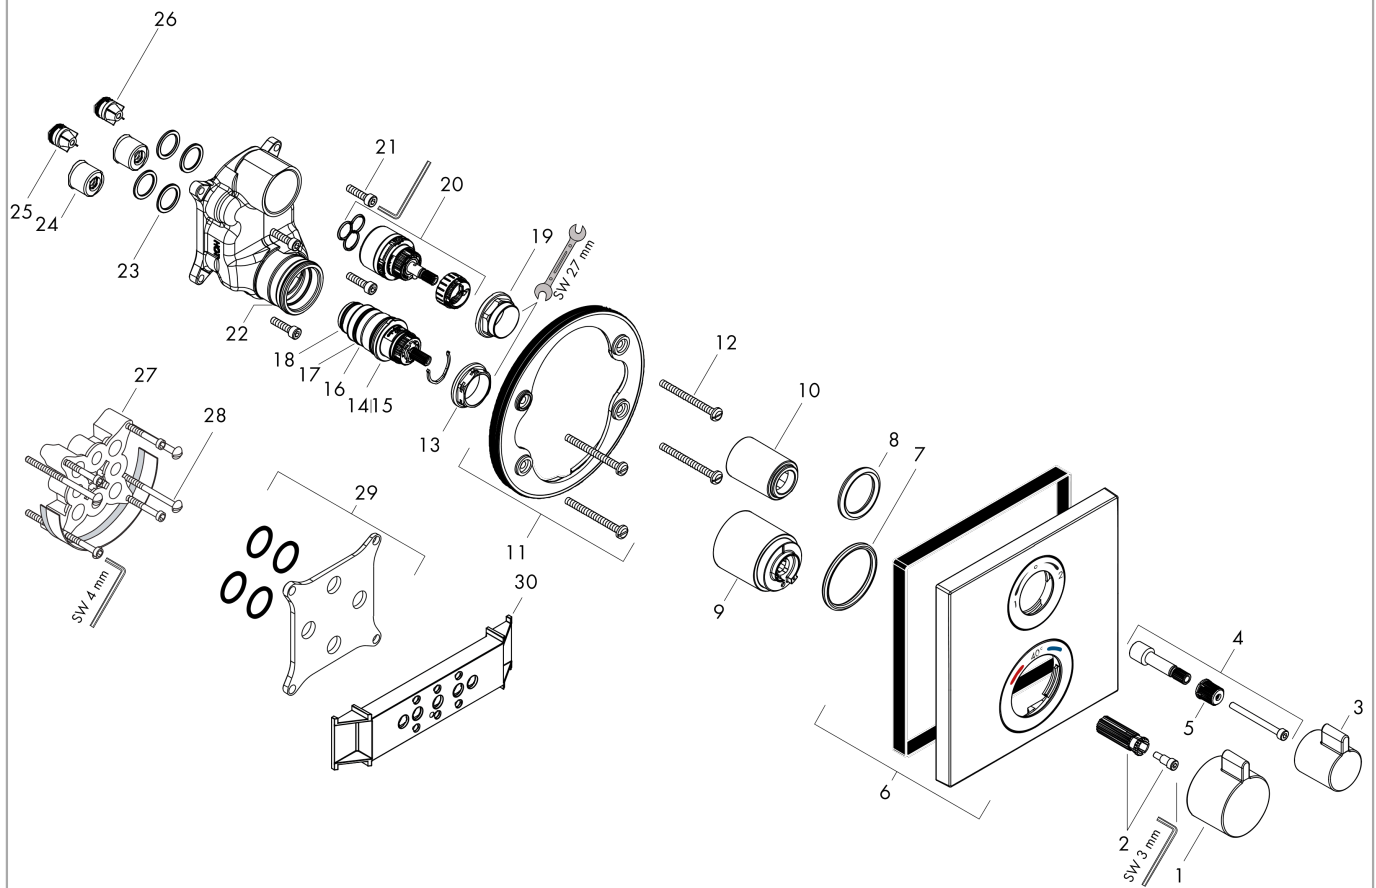

Ecostat Square
Thermostat for concealed installation for 2 functions
 Surfaces: **Polished Gold Optic** Article Number: **15714990**

Description

product features

- 2 functions
- maximum flow rate at 3 bar: 29 l/min
- flow rate upper outlet: 28 l/min
- flow rate lower outlet: 25 l/min
- thermostat cartridge, shut-off/ diverter valve
- safety lock at 40 °C
- temperature limitation adjustable
- connection type: basic set
- min. operating pressure: 1 bar
- max. operating pressure: 10 bar

Year of production: >07/19

Ecostat Square
Thermostat for concealed installation for 2 functions
 Surfaces: **Polished Gold Optic** Article Number: **15714990**

Spare part list

Year of production: >07/19

Pos.	Description	Article Number	Price	PU
1	handle for thermostat	92215990	€ 85,68	1
2	handle fixing set	95843000	€ 8,45	1
3	handle	92281990	€ 67,00	1
4	adapter for handle	95252000	€ 57,12	1
5	handle fixing set	98932000	€ 13,92	1
6	escutcheon 155 / 155 mm	93241990	€ 187,43	1
7	O-ring 44x4	98471000	€ 8,45	1
8	O-ring 30x5	98153000	€ 3,21	1
9	sleeve	92216990	€ 42,36	1
10	sleeve	95253990	€ 42,36	1
11	holder for escutcheon	98793000	€ 35,94	1
12	set of fixing screws	96454000	€ 8,45	1
13	nut	98913000	€ 18,33	1
14	thermostat cartridge	98282000	€ 100,44	1
15	cartridge for exchanged connections	92373000	€ 249,90	1
16	O-ring 25x2,5	92146000	€ 13,92	1
17	O-ring 25x1,5	98146000	€ 3,21	1
18	O-ring 20x1,5	98197000	€ 3,21	1
19	nut	95255000	€ 18,33	1
20	shut off unit with selector	98283000	€ 70,57	1
21	set of screws	96525000	€ 8,45	1
22	O-ring 36x2	98156000	€ 3,21	1
23	O-ring 16x2	98133000	€ 3,21	1
24	noise reduction	94073000	€ 22,37	1
25	non return valve (pressure-resistant up to 2 MPa)	92594000	€ 13,92	1
26	set of non return valves DW 15	97350000	€ 18,33	1
27	extension 25 mm	13595000	-	1
28	set of fixing screws	97747000	€ 3,21	1
29	extension 22 mm	13593990	€ 89,37	1
30	compensation set 1°	95521000	€ 162,08	1
31	fit-up aid	92540000	-	1
a	concealed item	01800180	-	1